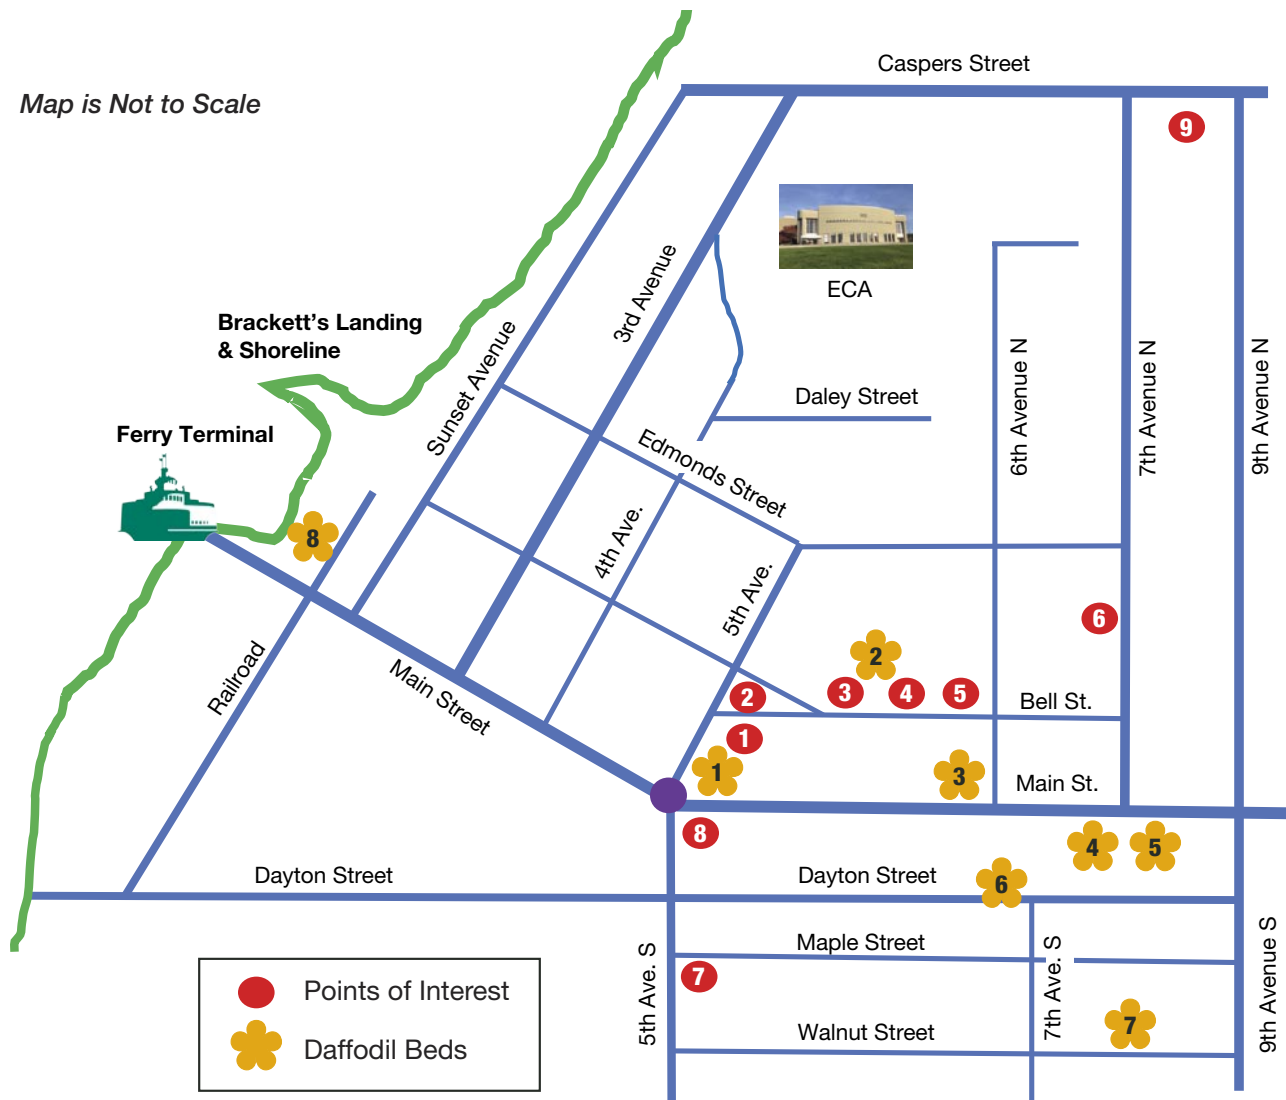

Map is Not to Scale

Floretum Points of Interest

1. Edmonds Historical Museum
Centennial Exhibit
Citizen of the Year Brick
2. Christmas Tree
3. Drinking Fountain
4. Plaque Honoring Veterans
5. Site of Future Floretum Sculpture
6. Civic Park Trees
7. Hazel Miller Plaza Garden and Bench
8. Appreciation Plaque from City
9. Edmonds Methodist Church
Floretum's Annual Plan Sale Site
Food Bank supported by Floretum

Daffodil Beds

1. Edmonds Historical Museum
2. Veterans Plaza
3. 6th and Main Street
4. Edmonds Public Library
5. Anderson Center Rose Garden
6. 7th and Dayton Street
7. Walnut Street (east of 7th)
8. Brackett's Landing

Beyond Downtown Locations

- Olympic Avenue and Main Street
- 7th and Elm Street Park
- Seaview Park
- Sierra Park